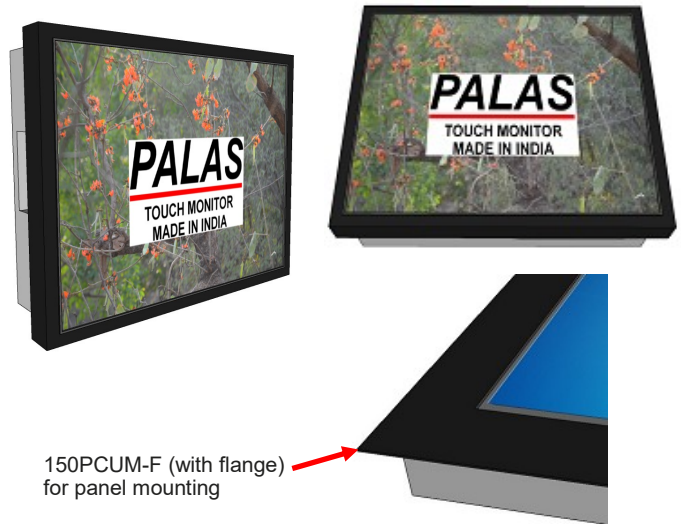

38cm / 15" Single Touch Monitor 150PCUM Data Sheet

PALAS

ISO9001-2015; ISO14001-2015

Model	150PCUM
Display Size	38cm (15")
Front Bezel	Metal Bezel;
Touch Screen Monitor	
Touch Screen	Capacitive Single Touch
Input Method	Bare Finger or Smart Pen
Touch Response Time	Less Than 5.4 ms
Accuracy	Within 1% of True Position
Surface Finish	Anti-Reflective
Surface Obstruction	Not Affected By Surface Contaminants Like Dust, Grease, Moisture, Liquids, Paan Stains. Resistant To Most Corrosives
Format	4:3
Display Area (mm)	304 x 228
Pixel Pitch	0.297
Brightness (cd/m ²)	Standard 250. Optional Up To 2000
Resolution	1024 x 768
Viewing Angle	H160, V150

Others

Operating Temp	Standard 0 - 50° C; Optional 0 - 70° C
Relative Humidity	85% Non-Condensing
Environment	Can Be Sanitised By Wiping With Alcohol. Front Face Protected From Sprays Of Water. Optional Up To IP67.
Power Connectors Display connectors	19VDC / 220VAC Standard HDMI; Optional VGA
Power (W)	<100
Warranty	Standard 1 Year, Carry-In. Optional Up To 5 Years
Country of Origin (COO)	Made in India

PALAS Single-Touch Monitors (PCxx series)
Palas Touch Monitors, based on Capacitive touch technology, offer fast, accurate touch with a response time of just 5 ms, amongst the world's fastest.

Touch operation unaffected by liquids, dust, dirt, grease

Unique metal frame PCs for use in harsh environments. Rugged design. Easy mounting through VESA mounts. Anti-reflective.

Palas manufactures in India:

- Touchscreen monitors, Touch All-in-ones
 - Industrial Touch Panel PCs, Rugged touch systems
 - Smart Card Readers for ATMs, Kiosks, Vending
 - Interactive Digital Signage Systems for Malls, Factories, Buildings
 - Self-service kiosks for restaurants
 - Smart City Information & Transaction kiosks
- With technical assistance for many products from 3M, USA or Sankyo, Japan