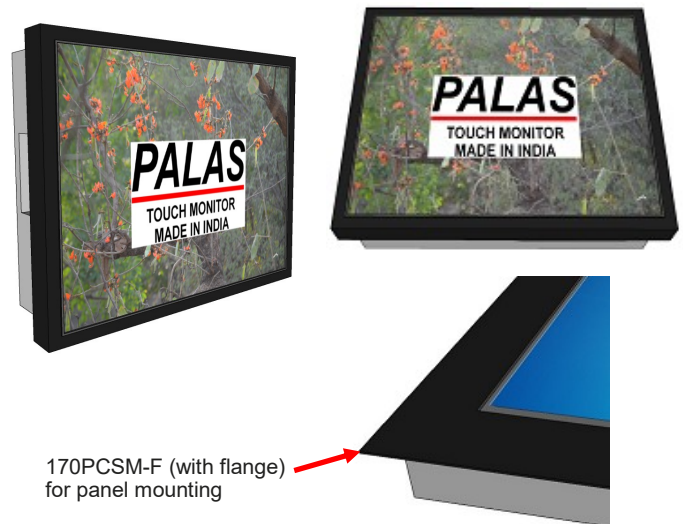

43cm / 17" Single Touch Monitor 170PCSM, 170PCSM-F Data Sheet

Model	170PCSM, 170PCSM-F
Display Size	43cm (17")
Front Bezel	Metal Bezel;

Touch Screen Monitor

Touch Screen	Capacitive Single Touch
Input Method	Bare Finger or Smart Pen
Touch Response Time	Less Than 10 ms
Accuracy	Within 1% of True Position
Surface Obstruction	Not Affected By Surface Contaminants Like Dust, Grease, Moisture, Liquids, Paan Stains. Resistant To Most Corrosives
Format	5:4
Display Area (mm)	338 x 270
Pixel Pitch	0.264
Brightness (cd/m ²)	Standard 250. Optional Up To 2000
Resolution	1280x1024
Viewing Angle	H160, V150

Others

Operating Temp	Standard 0 - 50° C; Optional 0 - 70° C
Relative Humidity	85% Non-Condensing
Environment	Can Be Sanitised By Wiping With Alcohol. Front Face Protected From Sprays Of Water. Optional Up To IP67.
Power Connectors Display connectors Touch Connector	Standard 220VAC ; optional 12VDC Standard VGA; Optional HDMI Serial—RS232
Power (W)	<100
Warranty	Standard 3 Years, Carry-In. Optional Up To 5 Years
Certification	IS 13252 / IEC 60950; BIS - R81002836
Country of Origin (COO)	Made in India

PALAS Single-Touch Monitors (PCxx series)

Palas Touch Monitors, based on Capacitive touch technology, offer fast, accurate touch with a response time of just 5 ms, amongst the world's fastest.

Touch operation unaffected by liquids, dust, dirt, grease

Unique metal frame PCs for use in harsh environments. Rugged design. Easy mounting through VESA mounts. Anti-reflective.

170PCSM-F (with flange) for panel mounting

Palas manufactures in India:

- Touchscreen monitors, Touch All-in-ones
- Industrial Touch Panel PCs, Rugged touch systems
- Smart Card Readers for ATMs, Kiosks, Vending
- Interactive Digital Signage Systems for Malls, Factories, Buildings
- Self-service kiosks for restaurants
- Smart City Information & Transaction kiosks