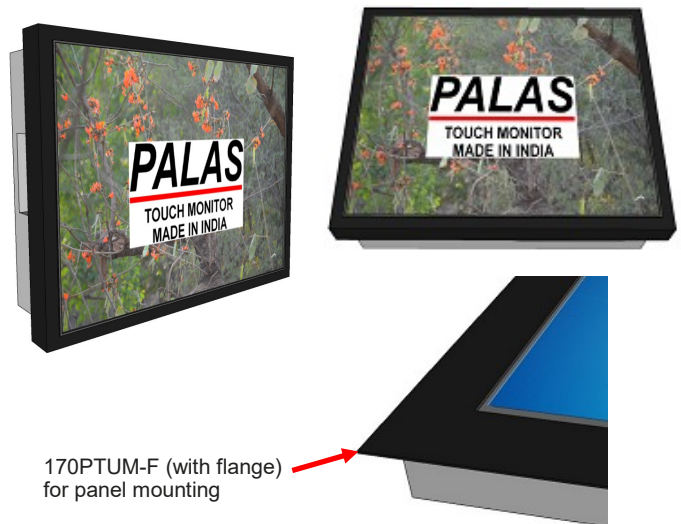

# PALAS

ISO9001-2015; ISO14001-2015

Model	170PTUM
Display Size	43cm (17")
Front Bezel	Metal Bezel;
<b>Touch Screen Monitor</b>	
Touch Screen	Capacitive Single Touch
Input Method	Bare Finger or Smart Pen
Touch Response Time	Less Than 5.4 ms
Accuracy	Within 1% of True Position
Surface Finish	Anti-Reflective
Surface Obstruction	Not Affected By Surface Contaminants Like Dust, Grease, Moisture, Liquids, Paan Stains. Resistant To Most Corrosives
Format	5:4
Display Area (mm)	338 x 270
Pixel Pitch	0.264
Brightness (cd/m <sup>2</sup> )	Standard 250. Optional Up To 2000
Resolution	1280x1024
Viewing Angle	H160, V150

**PALAS Single-Touch Monitors (PCxx series)**  
Palas Touch Monitors, based on Capacitive touch technology, offer fast, accurate touch with a response time of just 5 ms, amongst the world's fastest.

Touch operation unaffected by liquids, dust, dirt, grease

Unique metal frame PCs for use in harsh environments. Rugged design. Easy mounting through VESA mounts. Anti-reflective.

Palas manufactures in India:

- Touchscreen monitors, Touch All-in-ones
- Industrial Touch Panel PCs, Rugged touch systems
- Smart Card Readers for ATMs, Kiosks, Vending
- Interactive Digital Signage Systems for Malls, Factories, Buildings
- Self-service kiosks for restaurants
- Smart City Information & Transaction kiosks